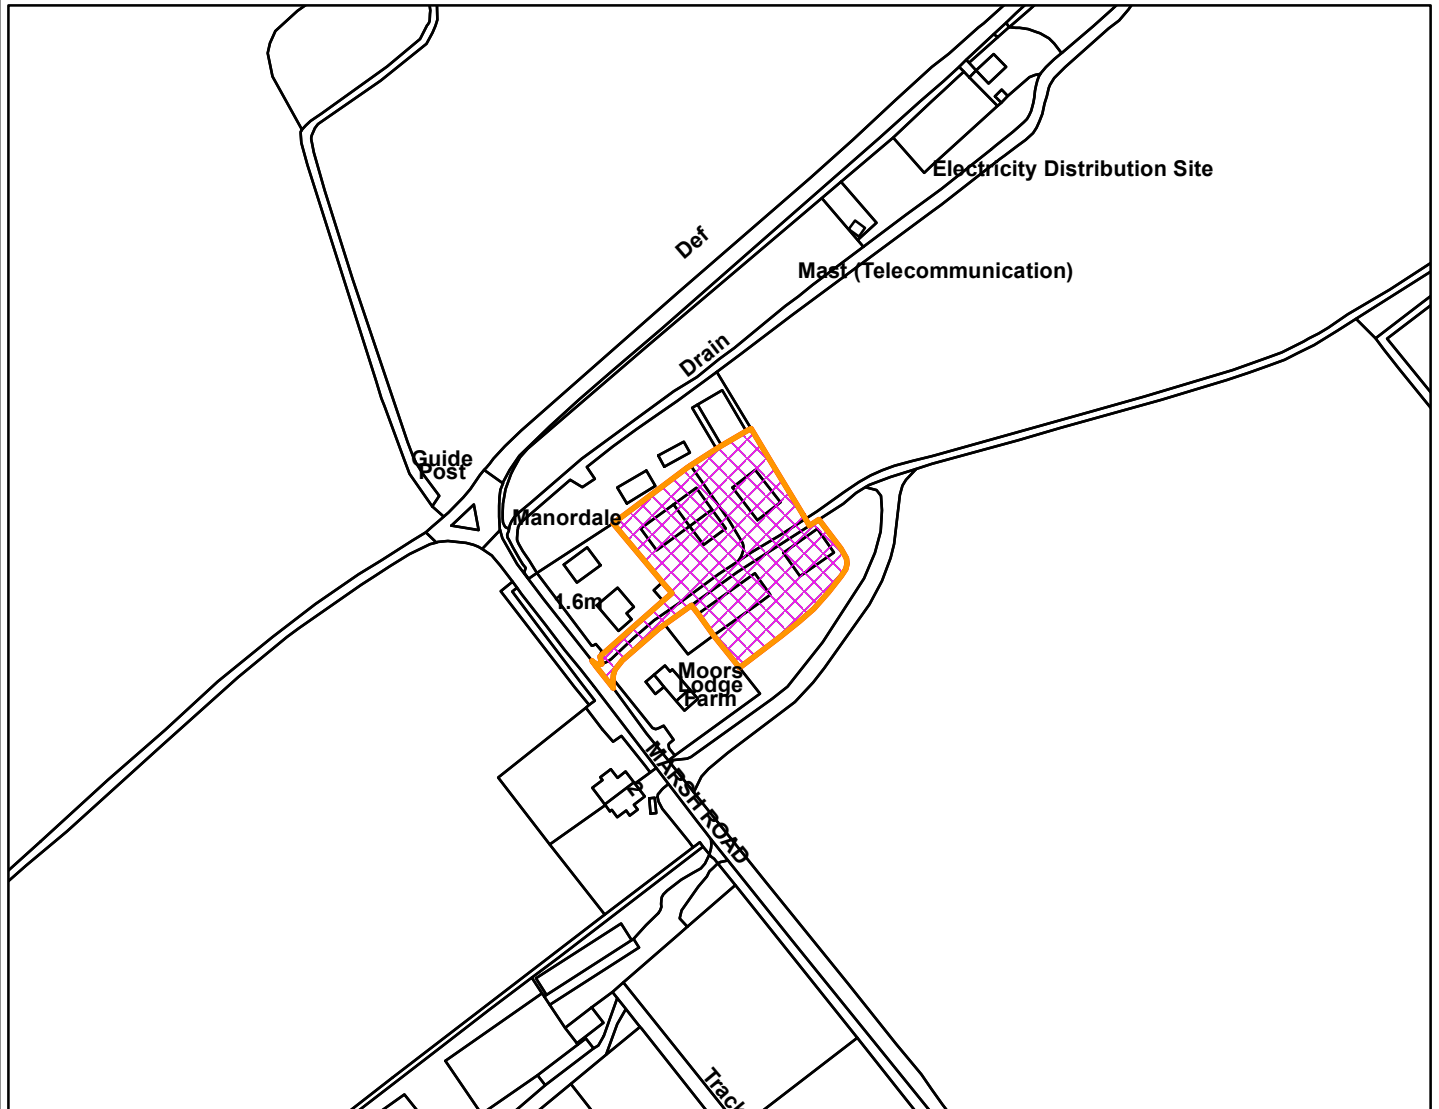

23/00540/F

Borough Council of
**King's Lynn &
West Norfolk**

Beaupre Barns Marsh Road PE14 8BN

Legend

Scale: 1:2,500

Reproduced from the Ordnance Survey map with permission of the Controller of His Majesty's Stationery Office © Crown Copyright 2023.

Unauthorised reproduction infringes Crown Copyright and may lead to prosecution or civil proceedings.

Organisation	BCKLWN
Department	Department
Comments	
Date	22/11/2023
MSA Number	0100024314